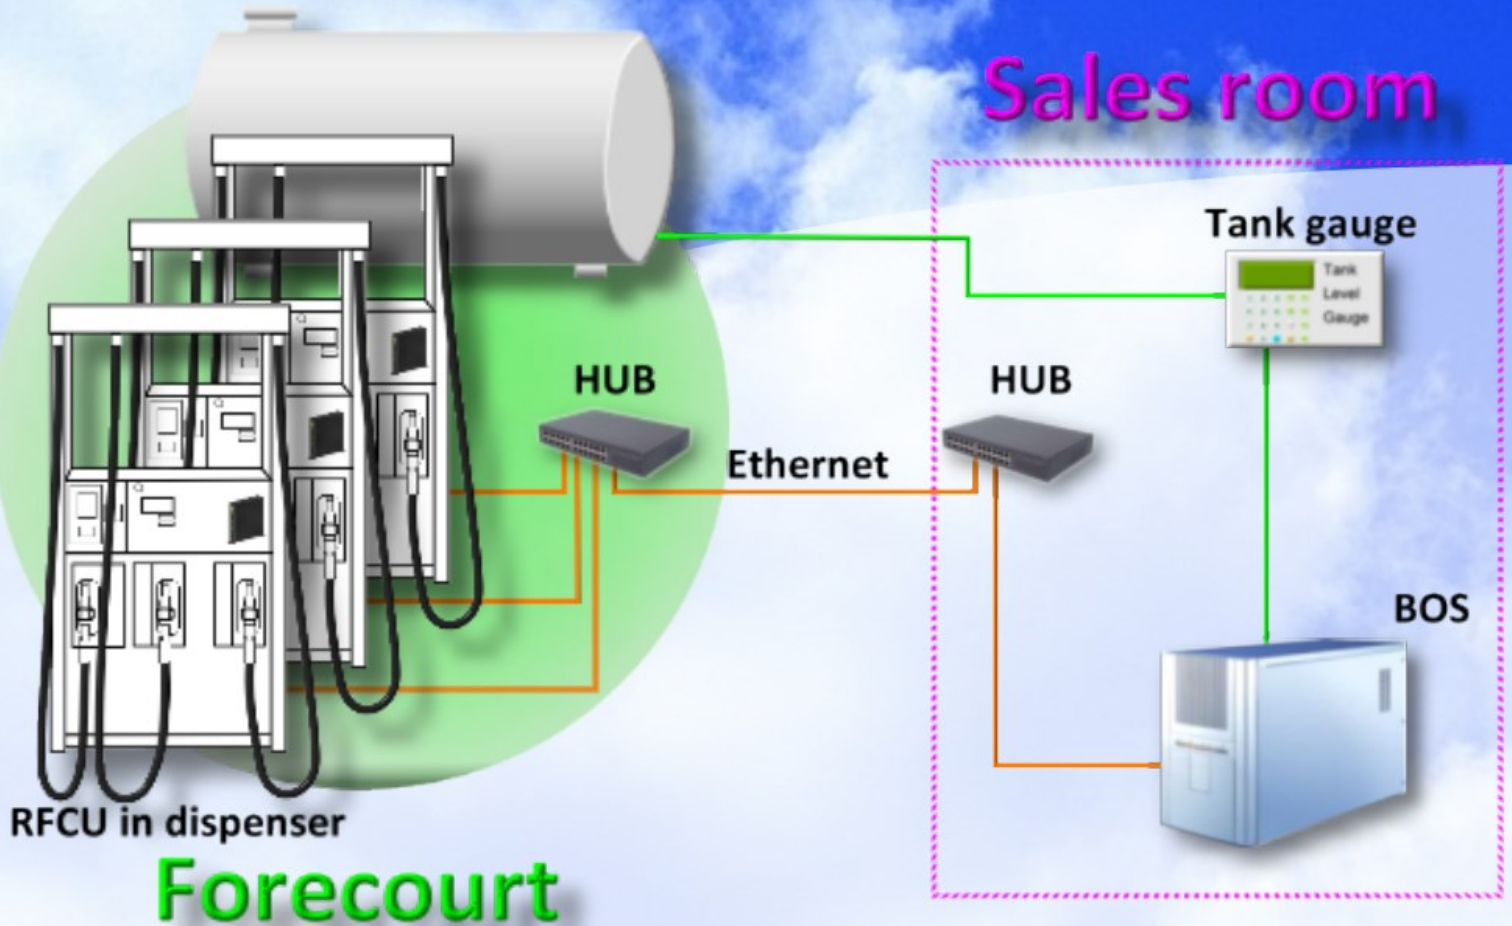

RFCU

Remote Forecourt Control Unit

Your Forecourt
Control Solution.

Innovision

RFCU

Remote Forecourt Control Unit

Overview

RFCU (Remote Forecourt Control Unit) design for dispenser and place it in dispenser, via Ethernet or or connect to IPT then link to back office, provides a efficient and easy automation solution.

RFCU provides completed management. To advance the performance, increase the competitiveness but cost saving. According with dispenser communication port type, RFCU offers RS422, RS485 and current loop models; any type of dispenser could link via TCP/IP by RFCU.

Specification

Dispenser	RS485 or RS422 or Current loop
LAN	Ethernet 10/100 Mbps
RS232 port	2
SRAM	Yes, Battery backup
Remote management system	Support
Power	24V _{DC} 60W power adapter or supply by Dispenser
Power input (P/A)	AC110V / AC220V \pm 10% Switching power adapter
Power consumption	Maximum 300mA @110V, 200mA @220V
Operation temperature	-10—60°C

Basic configuration

After RFCU be installed into dispensers in forecourt, all dispensers' communication interfaces become to Ethernet, connect these dispensers to a switch HUB then only need 1 LAN cable connect to back office. Due to LAN cable is very popular and standard, very easy to get and replace.